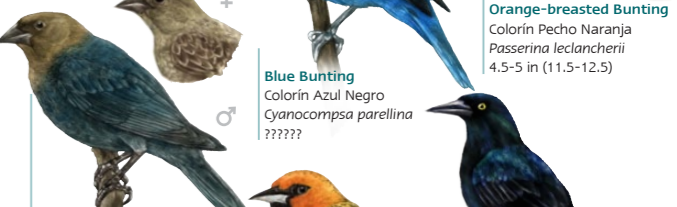

Red-breasted Chat
Granatelo Mexicano
Granatellus venustus
5.7-6.2 in (14.5-16 cm)

Bronze-headed Cowbird
Tordo Cabeza Café
Molothrus ater
6.3-7.3 in (16-18.5 cm)