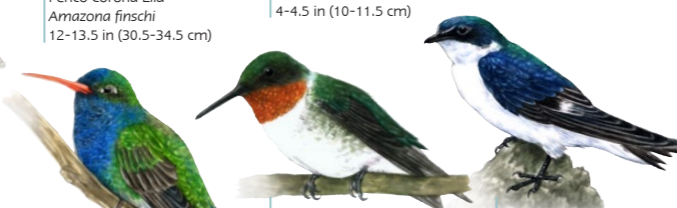

Lesser Ground-Cuckoo
Cucillo Terrestre
Morococcyx erythropygus
10-11 in (25.5-28 cm)

Ruby-throated Hummingbird
Colibrí Garganta Rubí
Cyanthus latirostris
3.5-4 in (9-10 cm)

Mangrove Swallow
Golondrina Manglera
Tachycineta albilinea
4.3-4.7 in (11-12 cm)

Broad-billed Hummingbird
Colibrí Pico Ancho
Cyanthus latirostris
3.5-4 in (9-10 cm)