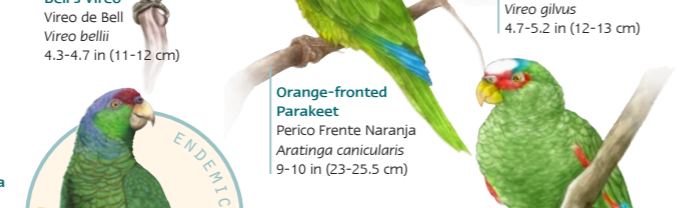

West Mexican Chachalaca
Chachalaca Mexicana
Ortalis poliocephala
23-27 in (58.5-68.5 cm)