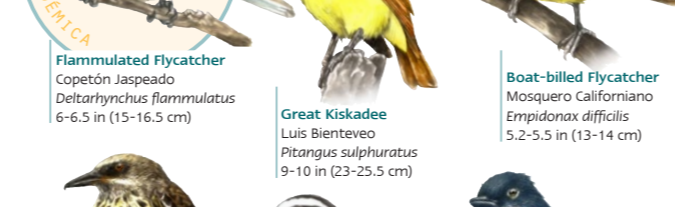

Lineated Woodpecker
Carpintero Lineado
Dryocopus lineatus
12.5-13.5 in (31.5-34 cm)

Pale-billed Woodpecker
Carpintero Pico Plata
Campephilus guatemalensis
14-15 in (35.5-38 cm)

American Redstart
Chipe Flameanta
Setophaga ruticilla
4.7-5.2 in (12-13 cm)

Yellow-breasted Chat
Gritón Pecho Amarillo
Icteria virens
6.5-7 in (16.5-18 cm)

Red-legged Honeycreeper
Mielero Pata Roja
Cyanerpes cyaneus
4.2-4.7 in (11-12 cm)